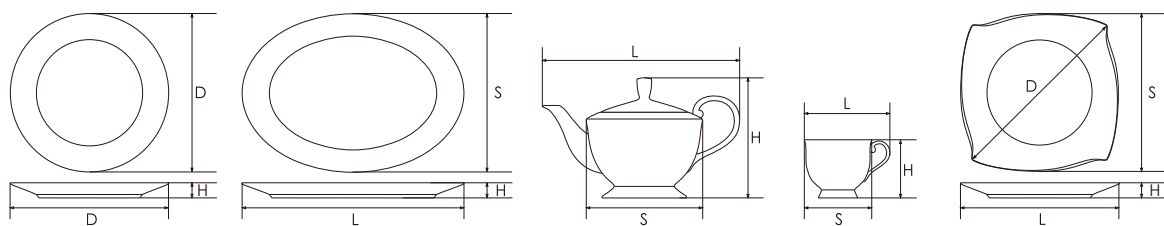

Other instructions

- Vases or interior items should be placed in a stable position.
- Please be careful not to scrape the surface too hard with a knife, as this will create scars (knife marks) on the surface that cannot be removed.
- Please do not place parts of the bone china without glaze in contact with vinegar for an extended period of time, as this will damage the body.

Note for special glazes

- Special glazes, such as reactive glazes, color glazes and matte glazes, are applied on some products.
- As the glazes are sprayed one by one, variations in color are to be expected, and each piece is subtly one of a kind. Please enjoy the uniqueness of the individual pieces.
- It will be more difficult to clean off the stain if you leave it for too long. Please try to clean immediately after use.
- For better storage, it is recommended to have a sheet of paper in between plates to prevent scratches caused by rubbing.

Please note

- Specification may change without prior notice.
- Dimensions in this catalogue may differ slightly from dimensions of actual product.
- Color and shape of the actual product may differ from the color and shape pictured in catalogue, due to printing limitations.

L: Long Length   H: Height
S: Short Length   D: Diameter
Mentioned capacity(cc) is full.